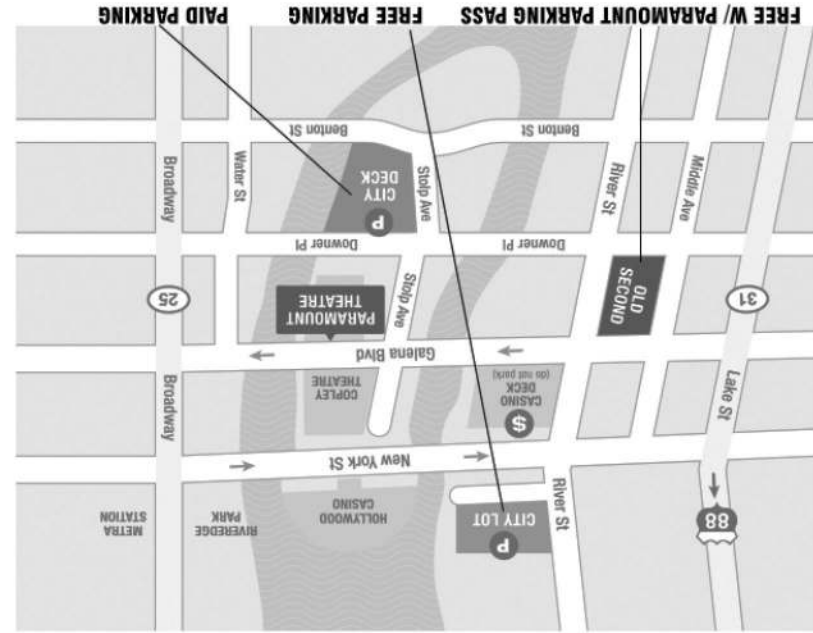

**DO NOT PARK IN ANY OTHER BANK LOT.
YOU WILL BE TOWED.**

This pass only allows access into the Old Second Bank lot and DOES NOT GUARANTEE A SPOT as spaces are limited. Not valid for RiverEdge Park shows. See map for other parking options.

Monday-Friday after 6:00 p.m.
Saturdays 2 p.m. to midnight
Sundays all day

Parking available during non-banking hours only. Not valid for weekday matinee performances.

Old Second National Bank 37 S. River St.

FREE PARKING AVAILABLE AT:

FOLD HERE

PARAMOUNT
THEATRE

OLD SECOND BANK LOT

PARKING PASS

This vehicle belongs to a guest of the Paramount Theatre or Copley Theatre and is authorized to park in this bank lot (IF THE BANK IS CLOSED) until midnight. Please post this in your windshield when parking at Old Second Bank.